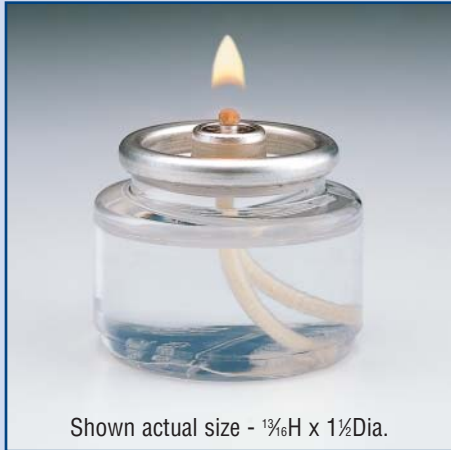

to a Better Choice!

8 Hour Liquid Tealight™ Disposable Fuel Cell.

HD8: The smallest fuel cell of its kind. The only fuel cell that fits anywhere a traditional tealight would be used...plus it will burn twice as long.

Shown actual size - 1 1/8"H x 1 1/2"Dia.

Both cells feature the following benefits:

- Ideal where table/lighting space is at a premium.
- No wax mess to clean up. Clean simple operation.
- Eliminates thermal shock breakage commonly associated with the use of solid wax candles.
- Non-flammable liquid fuel.
- Costs just pennies per hour to burn.

Two pack sizes available:

HD8-180: 180 cells / case
HD8-90: 90 cells / case

5691C

5690C+SC

6106F

5228C

Hollowick's Liquid Tealight™

Fits anywhere a Tealight fits.
The smallest fuel cell available anywhere!
Burns 8 Hours. No Wax Mess!

12 Hour Liquid Votive™ Disposable Fuel Cell.

HD12: Two full nights of candlelight from a single votive sized cell. Designed to be used in most votive sized candle holders.

Shown actual size - 1 1/8"H x 1 3/8"Dia.