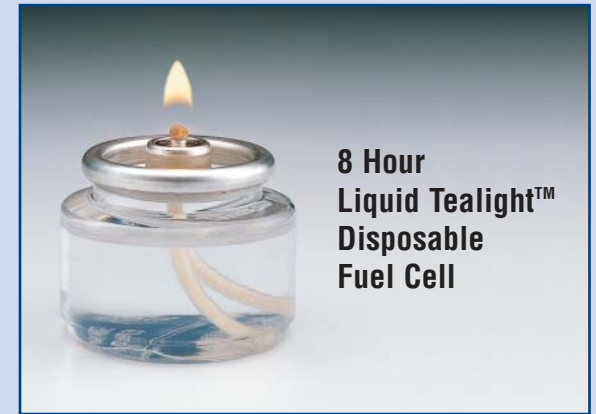

**8 Hour
Liquid Tealight™
Disposable
Fuel Cell**