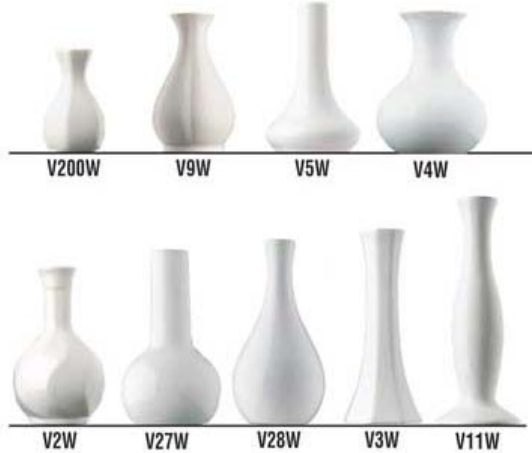

Economical, Interchangeable Arrangements and Vases
Ideal for Retirement and Nursing Homes, Hospitals, Hotels,
Universities, Schools, Clubs, Lodges, Restaurants, Cafeterias,
Coffee Shops, Caterers

Click on images for a larger view and color options.

Classic China Vases